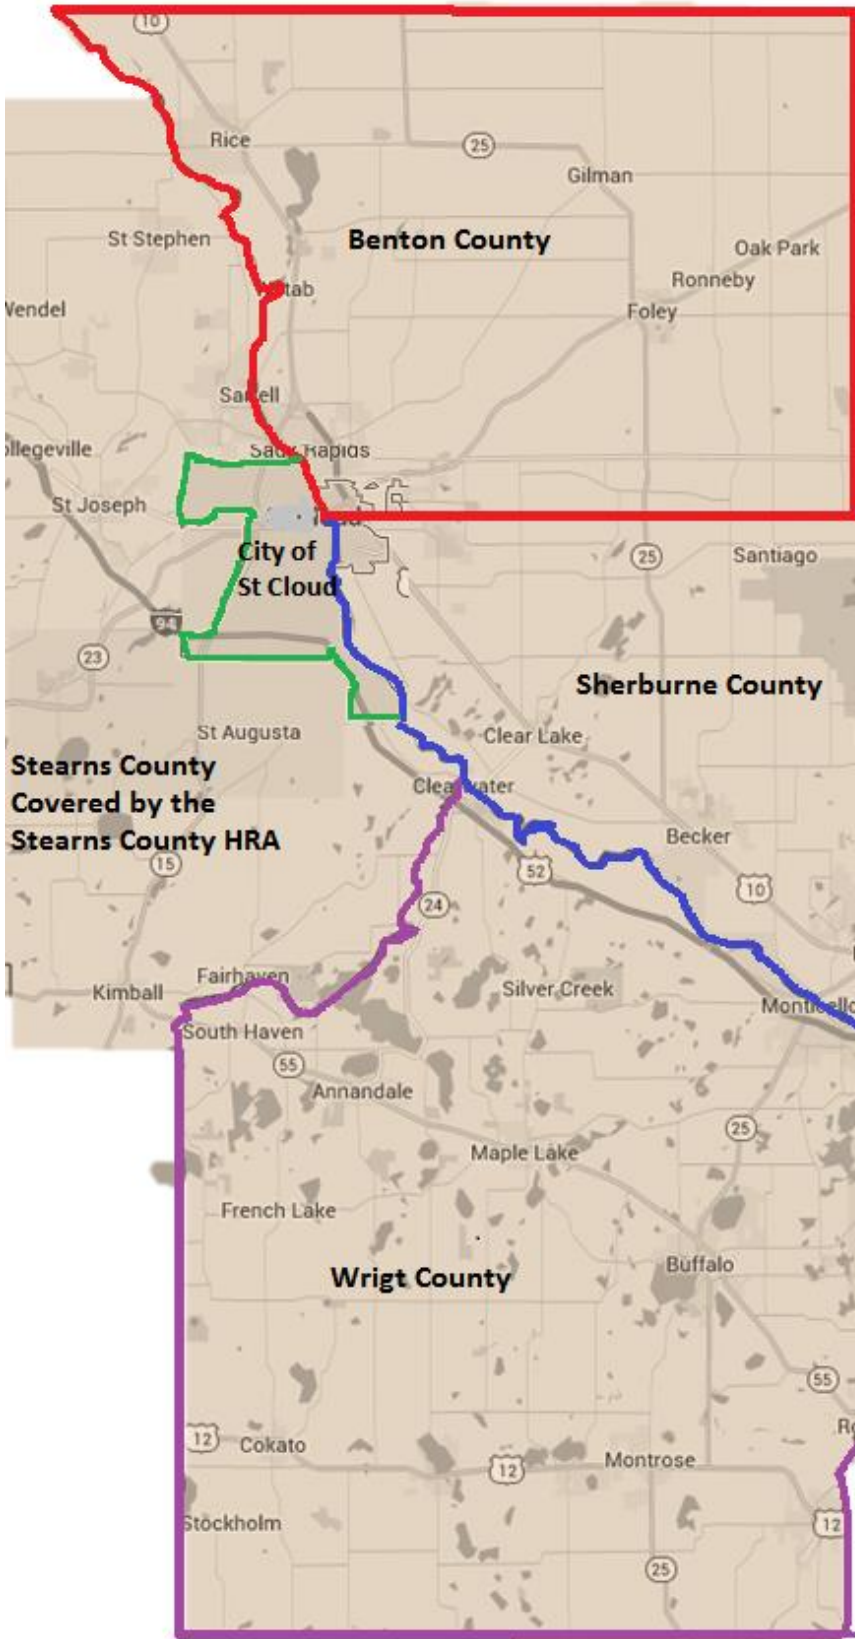

# ST CLOUD HRA JURISDICTION COVERAGE AREAS

## BENTON COUNTY

- Foley
- Gilman
- Oak Park
- Rice
- Sartell (East of Mississippi River)
- Sauk Rapids

## SHERBURNE COUNTY

- Becker
- Big Lake
- Clear Lake
- Elk River
- Otsego
- Zimmerman

Stearns County  
Covered by the  
Stearns County HRA

To Minneapolis

AND: **THE CITY LIMITS OF ST. CLOUD**