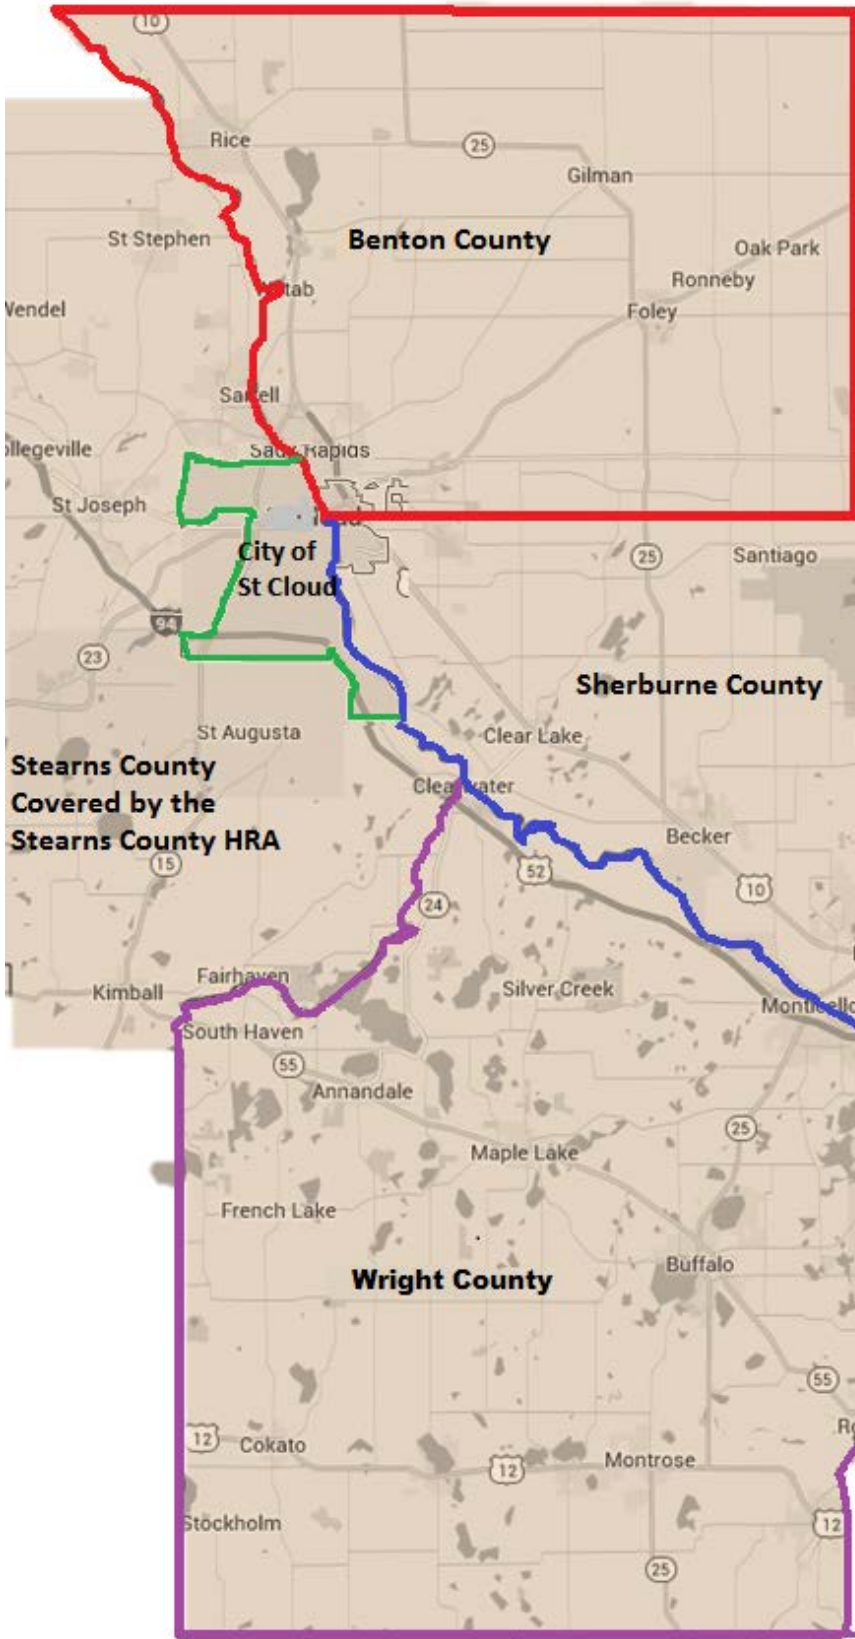

ST CLOUD HRA JURISDICTION COVERAGE AREAS

BENTON COUNTY

- Foley
- Gilman
- Oak Park
- Rice
- Sartell (East of Mississippi River)
- Sauk Rapids

SHERBURNE COUNTY

- Becker
- Big Lake
- Clear Lake
- Elk River
- Otsego
- Zimmerman

**Stearns County
Covered by the
Stearns County HRA**

To Minneapolis

WRIGHT COUNTY

- | | |
|-------------|--------------|
| Albertville | Annandale |
| Buffalo | Clearwater |
| Cokato | Delano |
| Hanover | Howard Lake |
| Maple Lake | Monticello |
| Montrose | Rockford |
| St. Michael | Silver Creek |
| South Haven | Waverly |

AND: **THE CITY LIMITS OF ST. CLOUD**